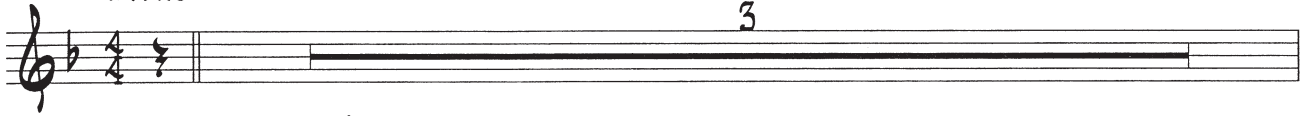

C INSTRUMENTS

HEAD

THE PREACHER

LISTEN AND ANALYZE HEAD

Track 7
JAZZ DEMO

PLAY THE HEAD

Track 8
PLAY ALONG

BY HORACE SILVER

DOWN-HOME SWING
INTRO

3