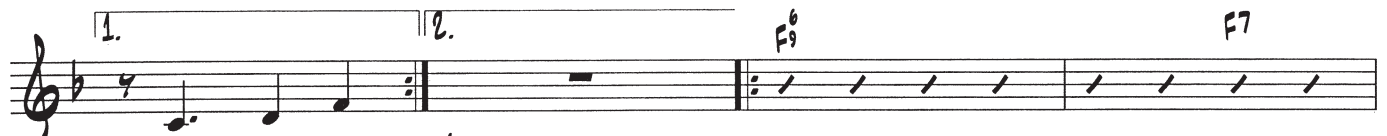

SOLO CHORD CHANGES - 2 CHORUSES
CREATE YOUR OWN IMPROVISATION

Track 8
PLAY ALONG