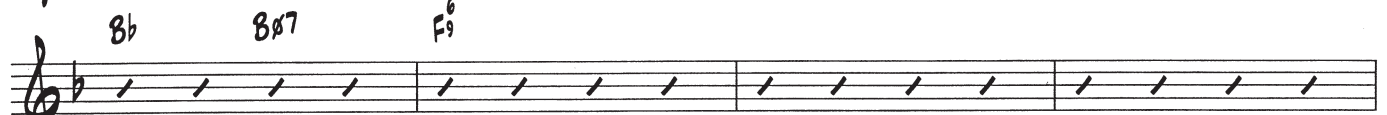

SOLO CHORD CHANGES - 2 CHORUSES
CREATE YOUR OWN IMPROVISATION

Track 8
PLAY ALONG